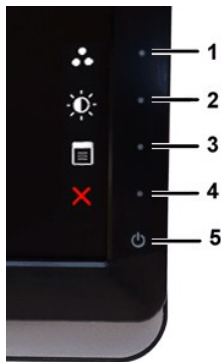

DELL

DELL

DELL